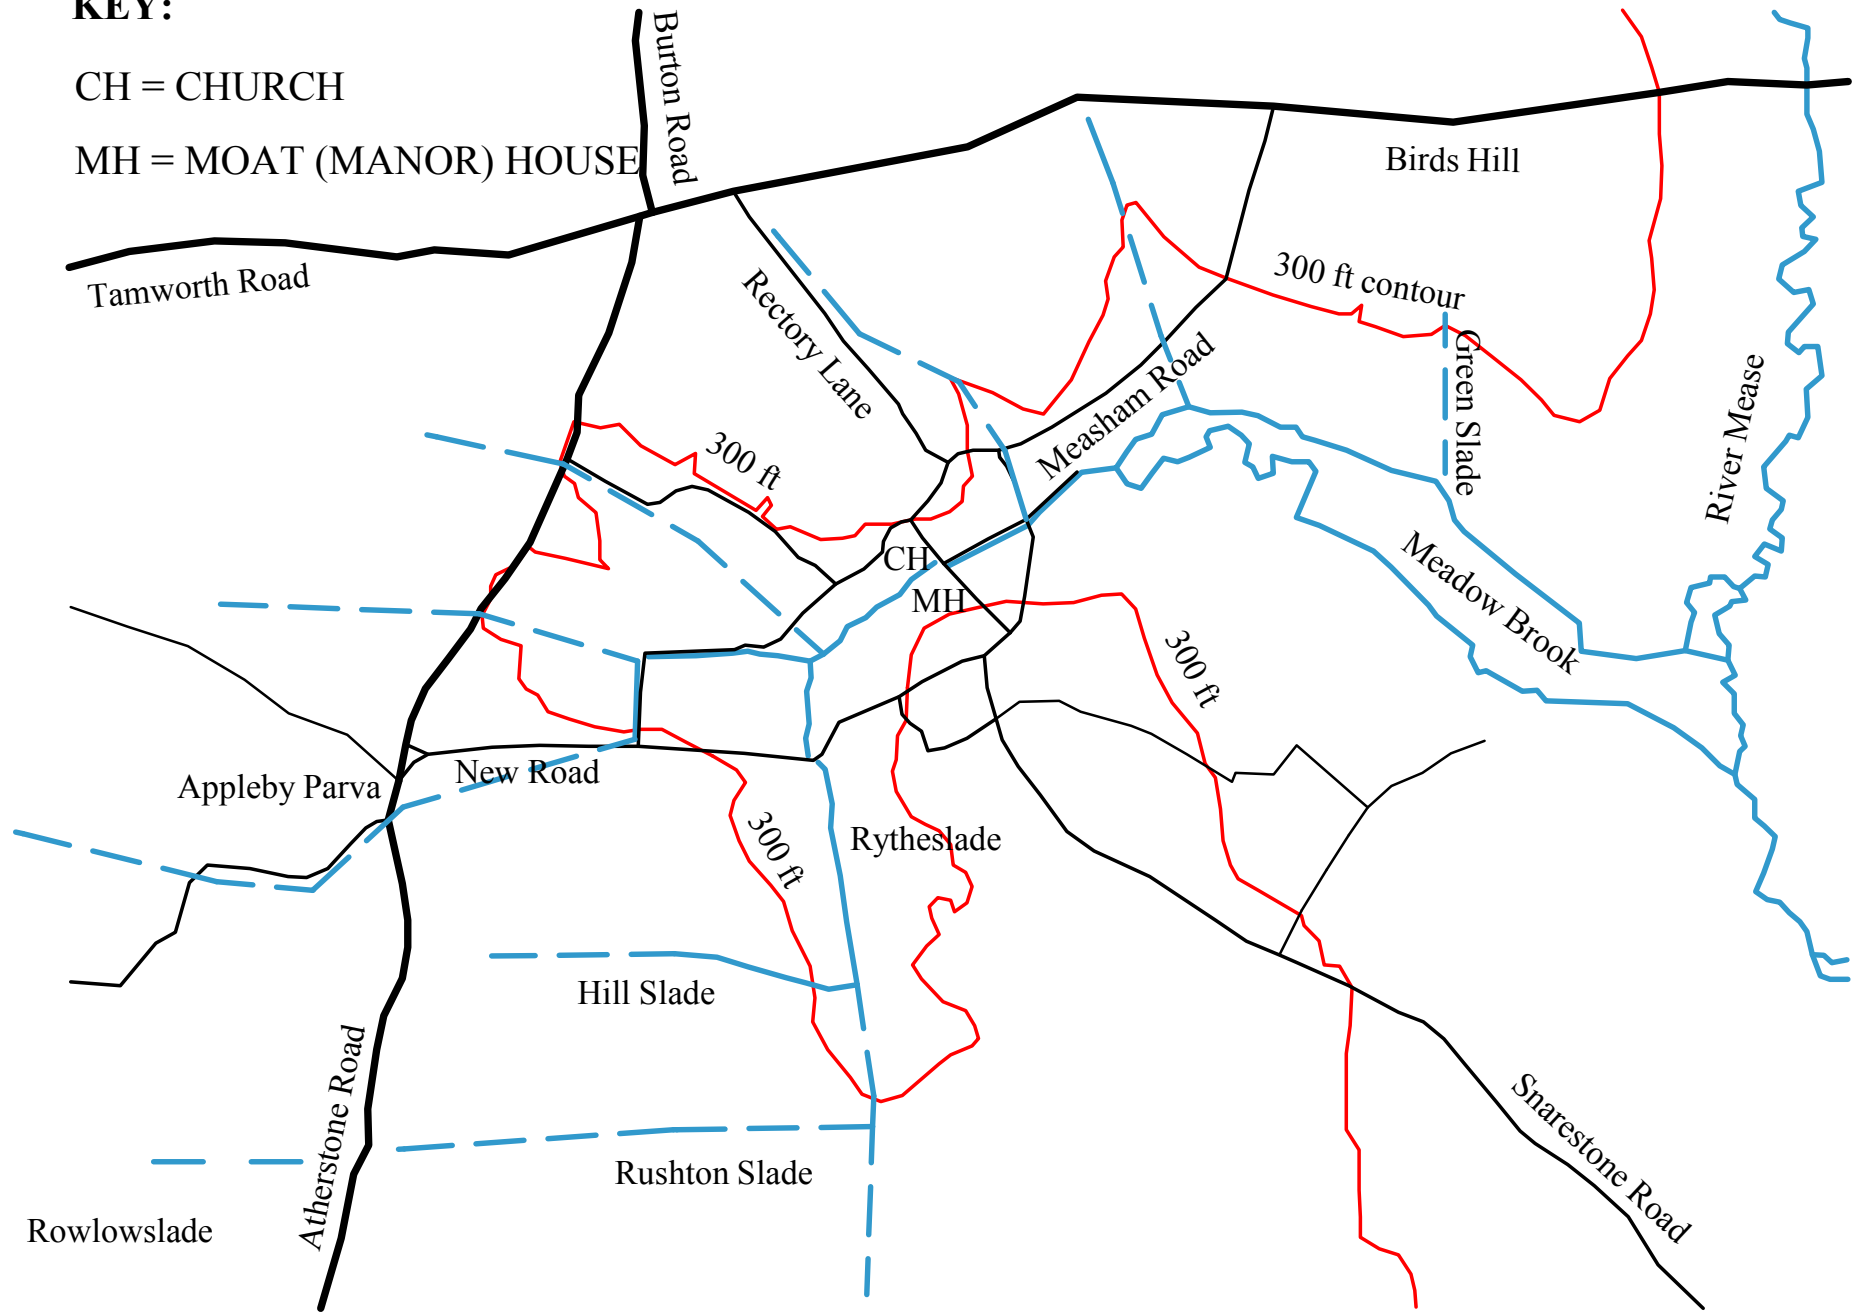

**KEY:**

CH = CHURCH

MH = MOAT (MANOR) HOUSE

**APPLEBY PARISH WATER COURSES**