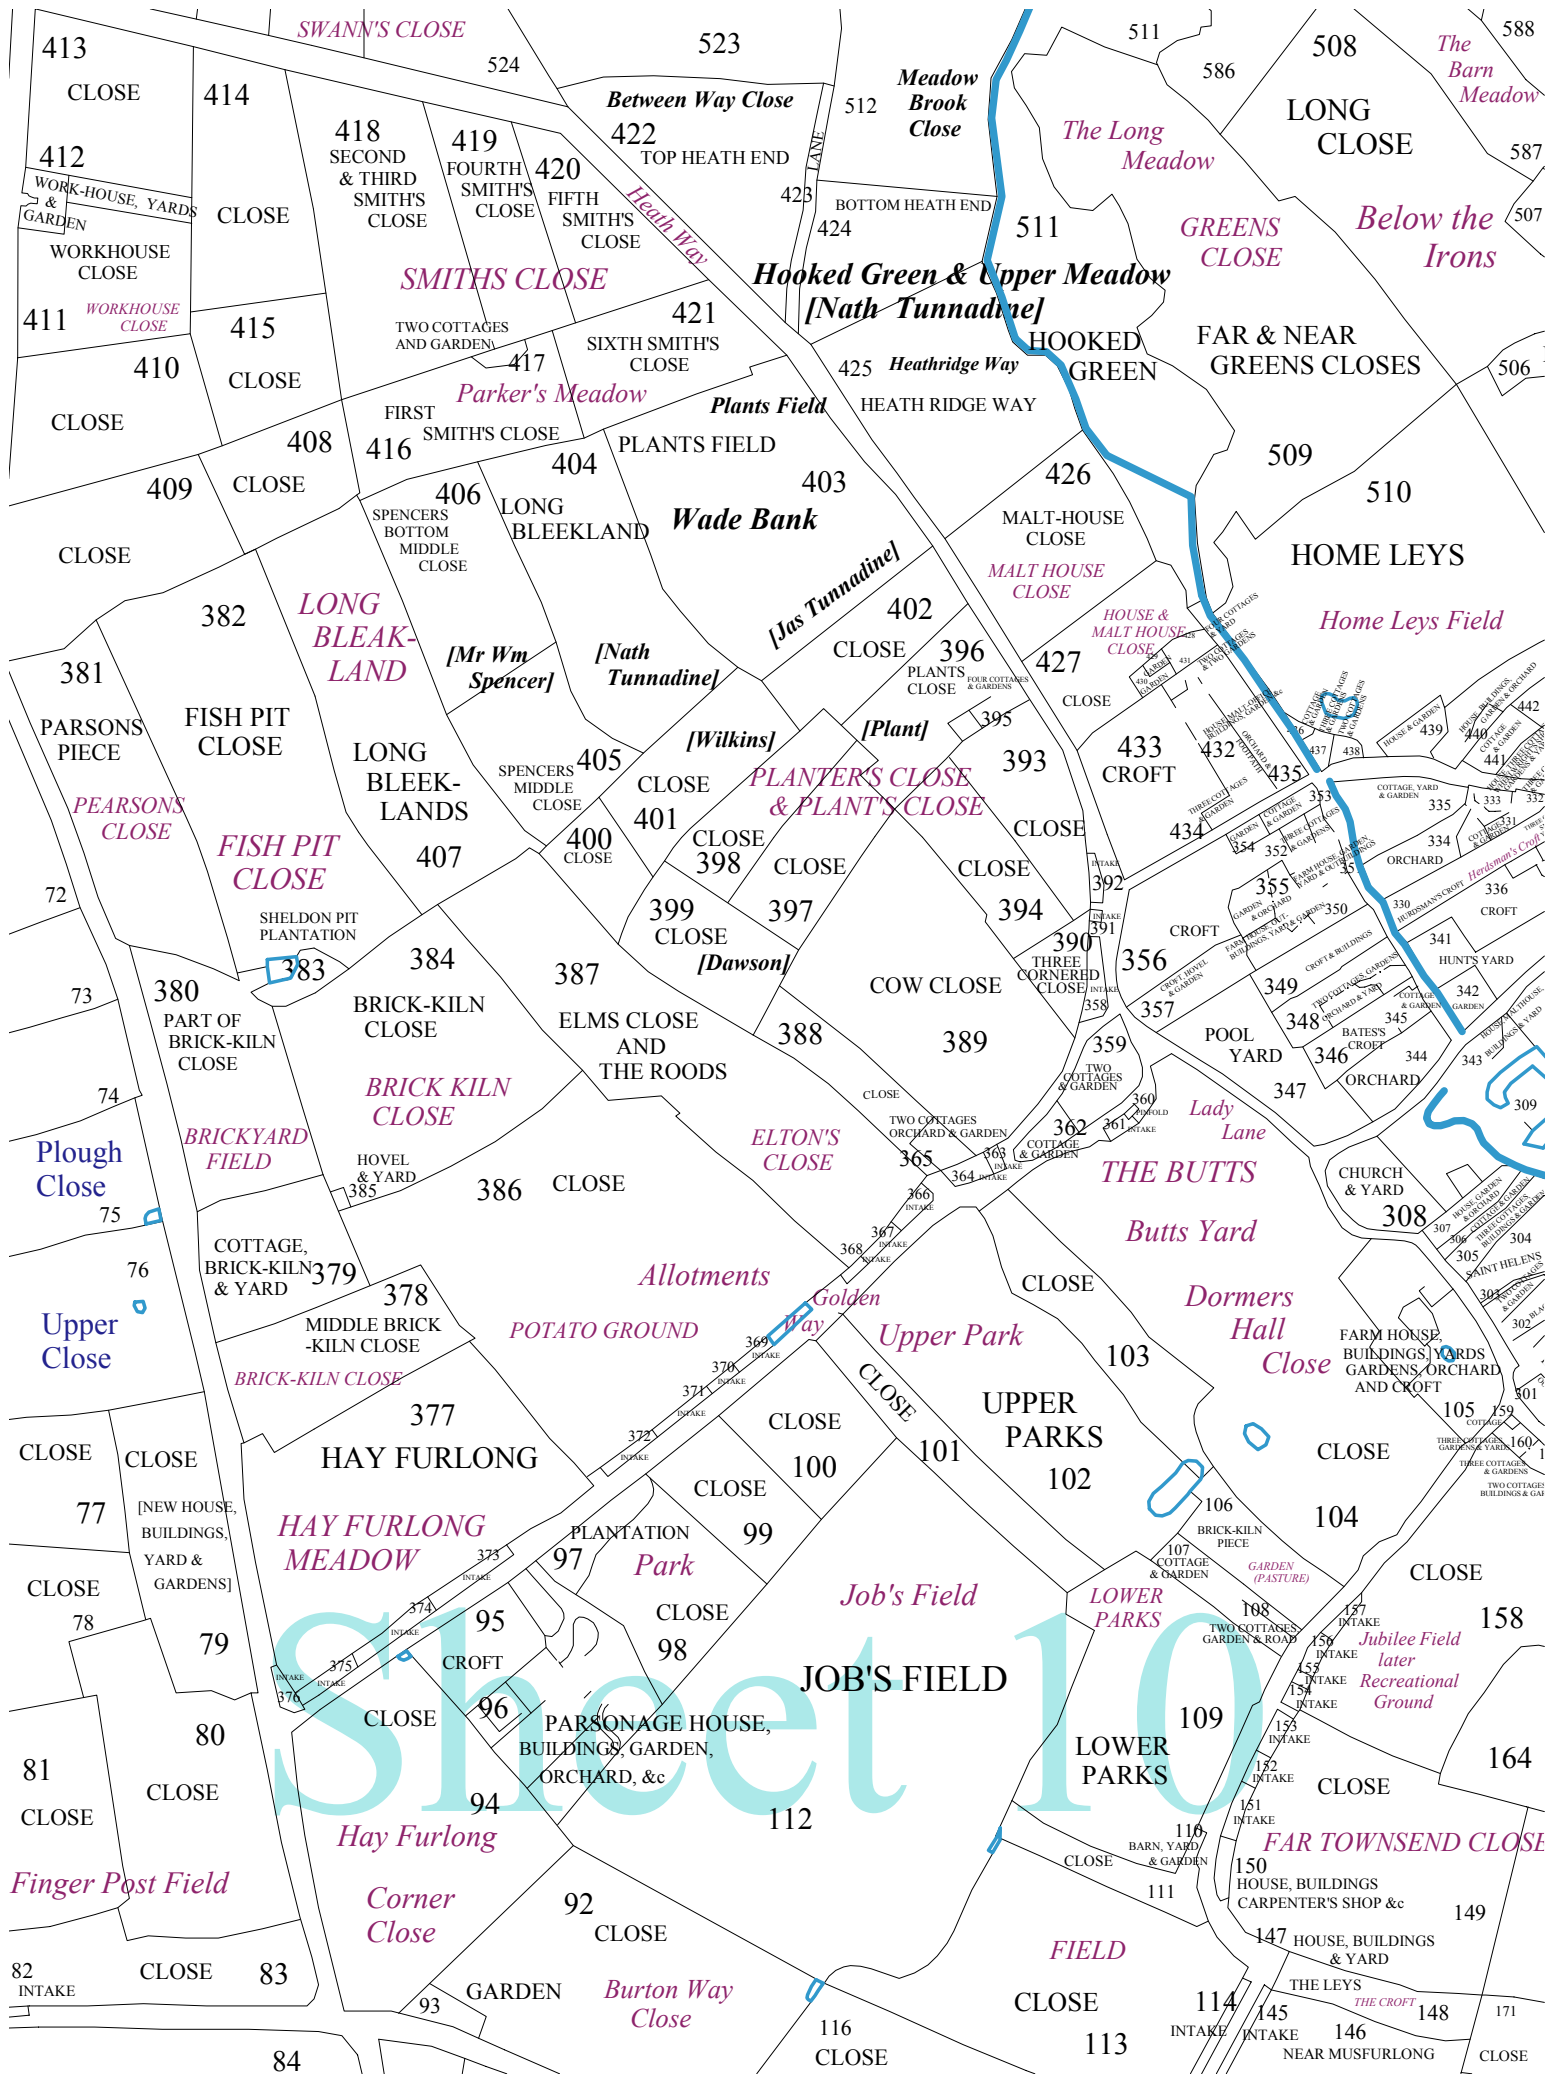

APPLEBY MAGNA FIELD NAMES

Key to sources (by type style and colour):

1772 Enclosure Map extract

1785 Bosworth School Estate Map

1832 APPLEBY PARISH MAP

1968 MRS E K CLARK

(recorded on larger fields of 1888 sale map)

Sheet 4

Sheet 5

JOB'S FIELD
CLOSE

Sheet 6

Little Redhill
Little Turnpike Close

Dingle Close

Pasture Piece

PASTURE PIECE

Sheet 7

Norton
juxta Twycross

Sheet 8

Sheet 9

Stretton en le Field

Sheet 10

Sheet 11

696 697 702 WINTSEY CLOSE BARN, YARD &c SALE GUTTER
734 732 731 CLOSE 703 704 710 709 708
733 730 CLOSE 725 724 723
The Windmill CLOSE 726 *CLOSE* 722
730 CLOSE 727 720 CLOSE 711 712
HORSE PASTURE 728 CLOSE 721 719
750 752 729 CLOSE 718 CLOSE 717
751 753 715
CLOSE *LONG CLOSE* *LONG CLOSE* *CLOSE*
BERREL CLOSE *LITTLE BARN CLOSE* FARM HOUSE, OUTBUILDINGS, GARDEN, ORCHARD & YARDS
766 754 BIG BARN CLOSE 755 LITTLE BARN CLOSE *GARDEN CLOSE* 716 *CLOSE* 714
765 756 GARDEN CLOSE 757 BIG PIT CLOSE *LINSEY AND PIT CLOSE*
BIG RED HILL *BIG & LITTLE RED HILLS* *GARDEN CLOSE* LOUSEY CLOSE
BROAD MEADOW 762 759 758
LITTLE BROAD MEADOW 761 BIG FOOT PATH CLOSE
764 Broadlakes Redhill RED HILL 763 *BIG FOOTPATH CLOSE*
CLOSE 787 RUSHY SLADE SHORT BROAD MEADOW MOORE'S CLOSE 760
CLOSE 788 *SHORT BROAD CLOSE* *BIG CLOSE*
790 PLANTATION CLOSE 792 793 *RUSHTON SLADE* 799 PLANTATION
789 791 CLOSE 794 797 CLOSE 796 800
CLOSE 823 822 PLANTATION 821 817 816 798 *NORTONS CLOSE* *NORTONS HEDGE*
CLOSE 798