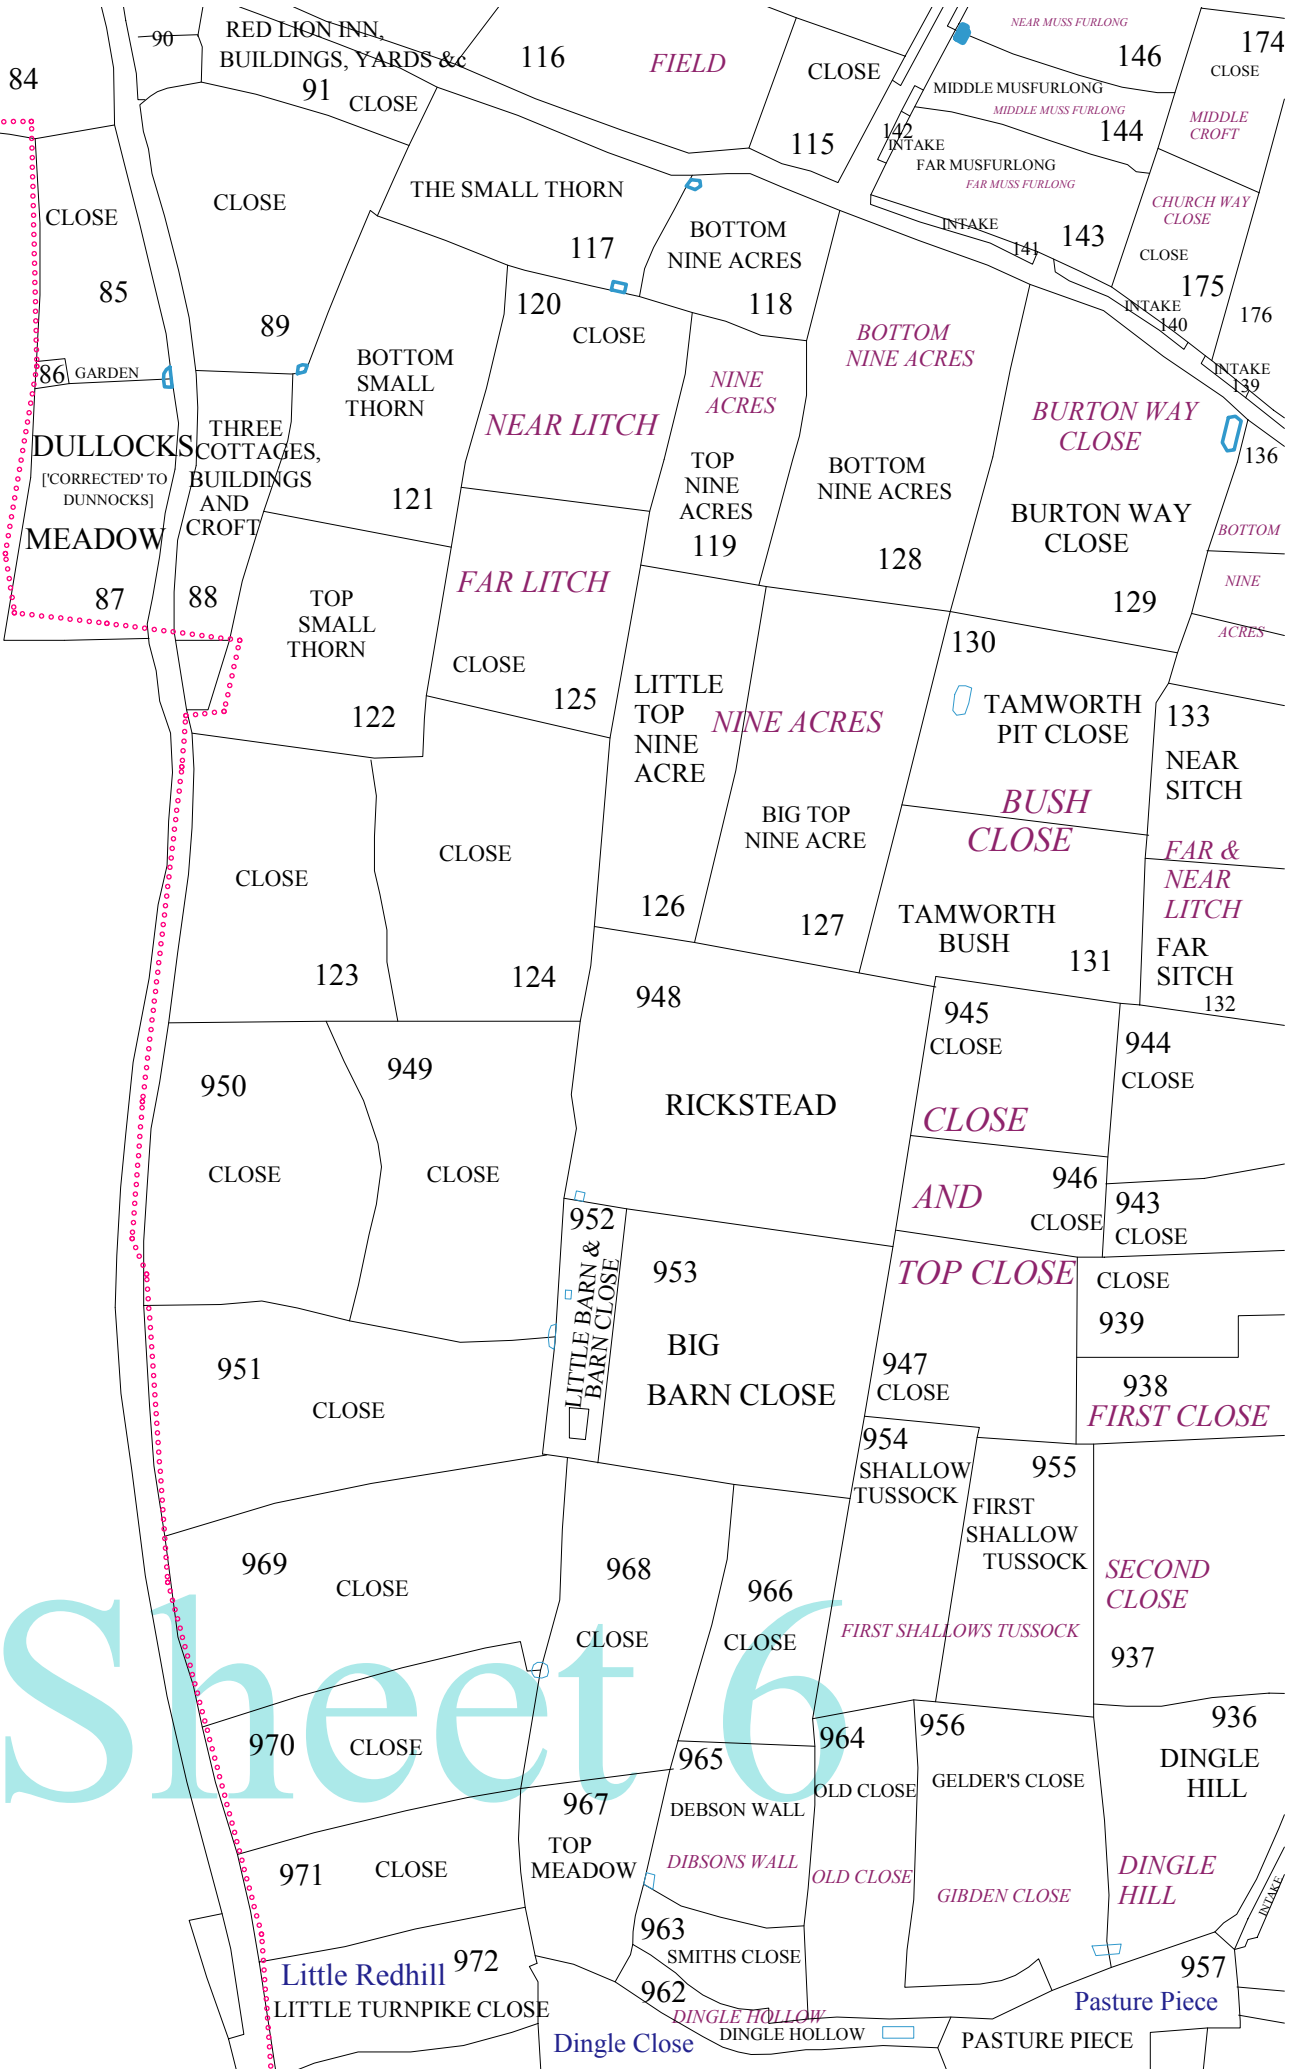

1968 - 1985 Oral Information

POOL
YARD
347

Example: 1832 field name
number and boundary

Copyright: R Dunmore January 2013

Sheet 1

No Mans Heath

Sheet 2

Sheet 3

Sheet 4

Sheet 5

JOB'S FIELD
CLOSE

Sheet 6

Little Redhill
Little Turnpike Close

Dingle Close

Pasture Piece

PASTURE PIECE

Sheet 7

Norton
juxta Twycross

Sheet 8

Sheet 9

Stretton en le Field

Sheet 10

Sheet 11

696 697 702 WINTSEY CLOSE BARN, YARD &c SALE GUTTER
734 732 731 CLOSE 703 704 710 709 708
733 730 CLOSE 725 724 723
The Windmill CLOSE 726 *CLOSE* 722
730 CLOSE 727 720 CLOSE 711 712
HORSE PASTURE 728 CLOSE 721 719
750 752 729 CLOSE 718 CLOSE 717
751 753 715
CLOSE *LONG CLOSE* *LONG CLOSE* *CLOSE*
BERREL CLOSE *LITTLE BARN CLOSE* FARM HOUSE, OUTBUILDINGS, GARDEN, ORCHARD & YARDS
766 754 BIG BARN CLOSE 755 LITTLE BARN CLOSE *GARDEN CLOSE* 716 *CLOSE* 714
765 756 GARDEN CLOSE 757 BIG PIT CLOSE *LINSEY AND PIT CLOSE*
BIG RED HILL *BIG & LITTLE RED HILLS* *GARDEN CLOSE* LOUSEY CLOSE
BROAD MEADOW 762 759 758
LITTLE BROAD MEADOW 761 BIG FOOT PATH CLOSE
764 Broadlakes Redhill RED HILL 763 *BIG FOOTPATH CLOSE*
CLOSE 787 RUSHY SLADE SHORT BROAD MEADOW MOORE'S CLOSE 760
CLOSE 788 *SHORT BROAD CLOSE* *BIG CLOSE*
790 PLANTATION CLOSE 792 793 *RUSHTON SLADE* 799 PLANTATION
789 791 CLOSE 794 797 CLOSE 796 800
CLOSE 823 822 PLANTATION 821 817 816 798 *NORTONS CLOSE* *NORTONS HEDGE*
CLOSE 798