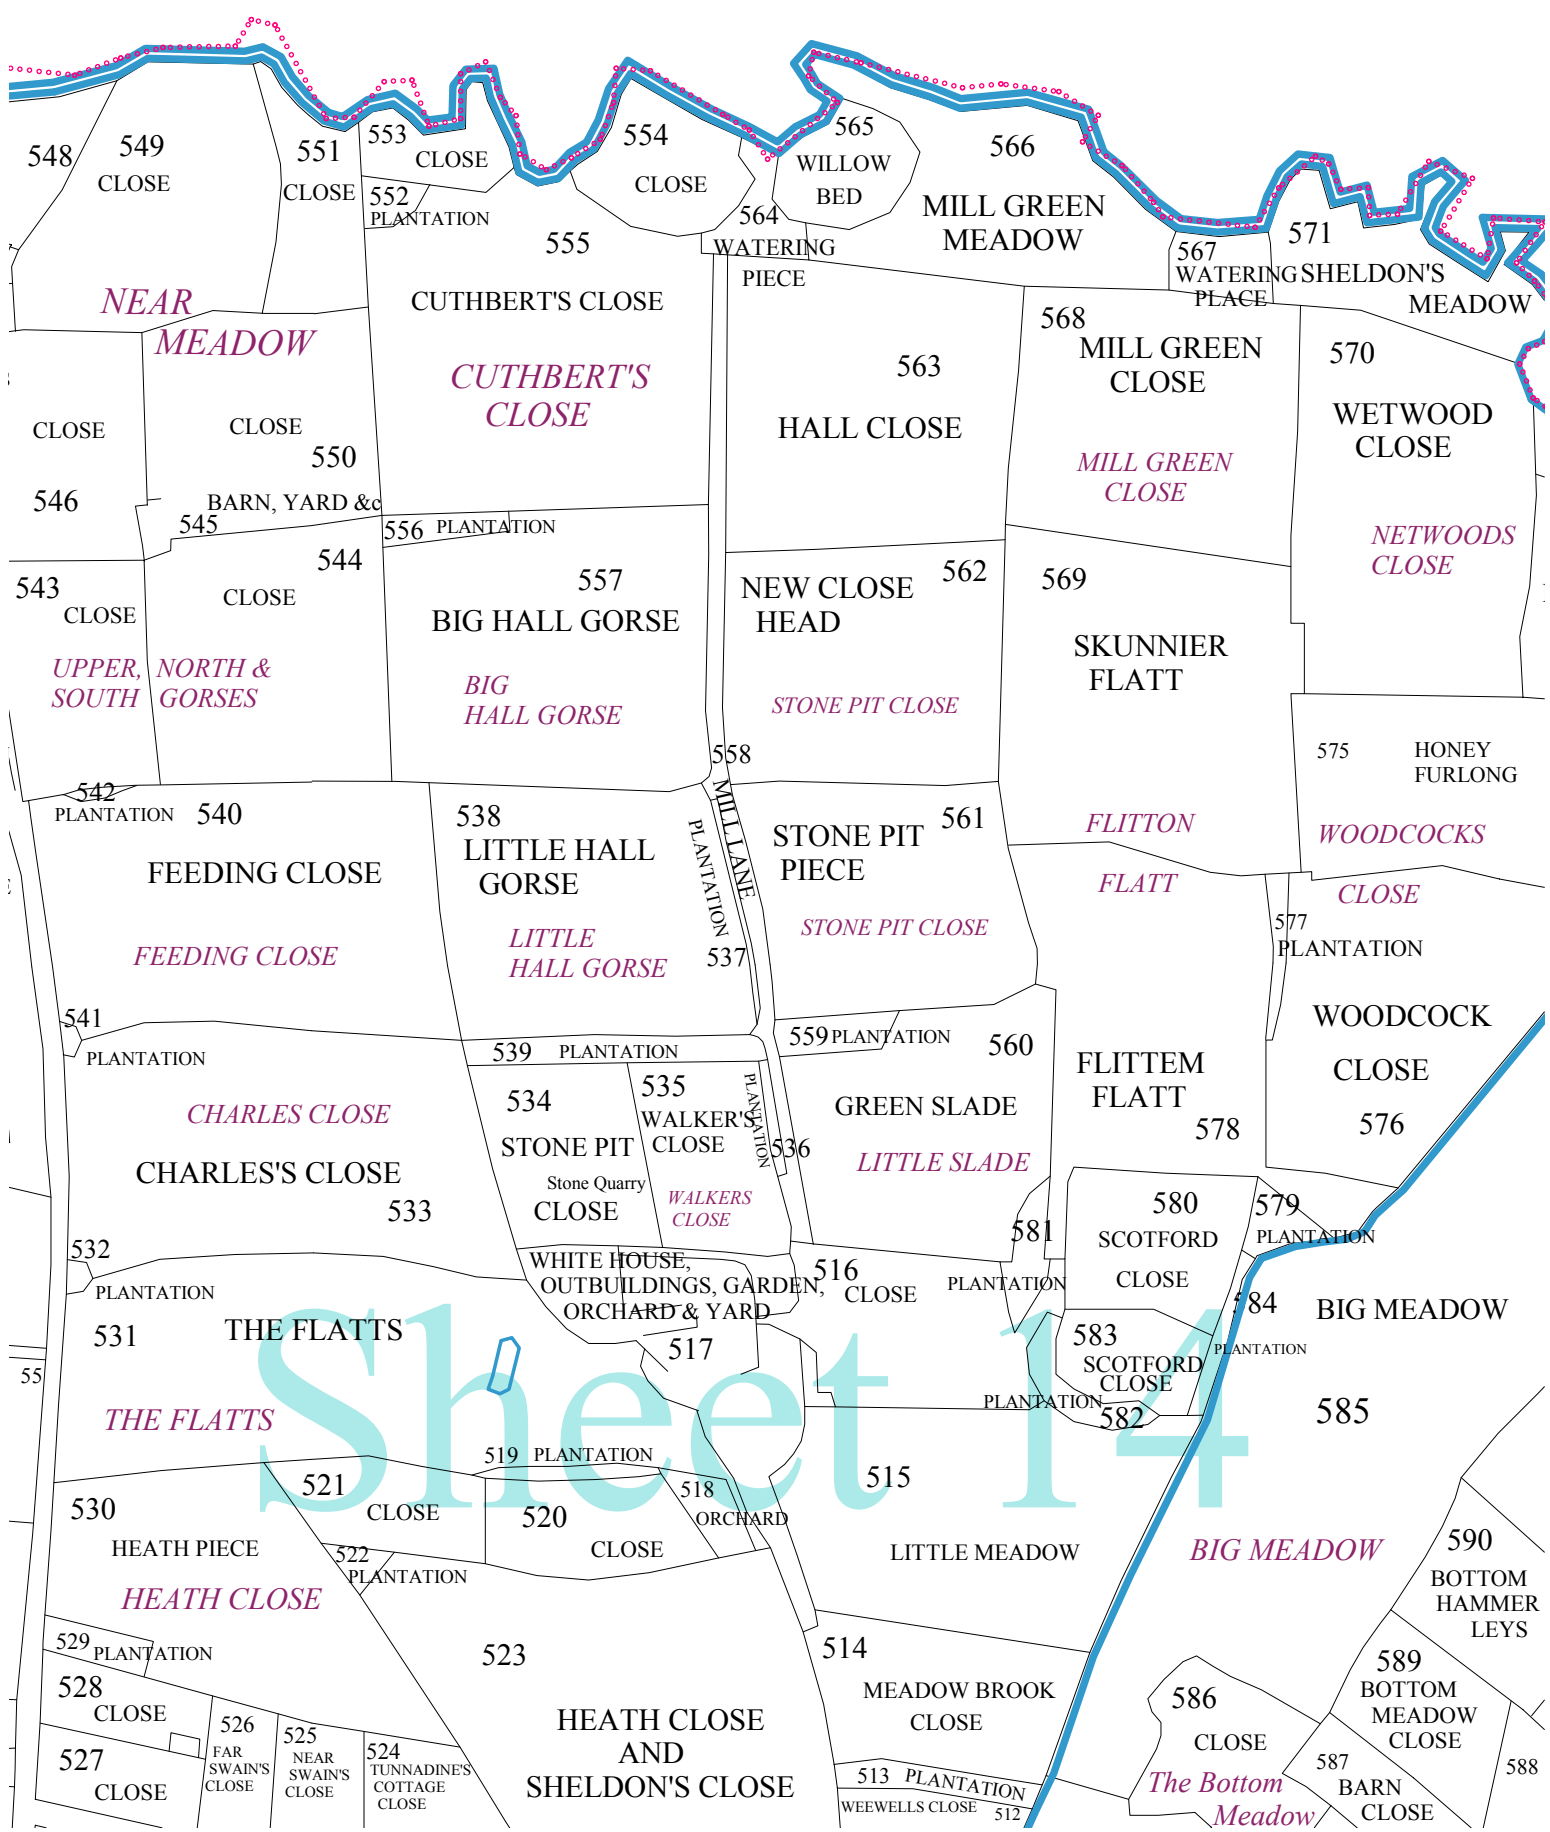

Sheet 14

548 CLOSE

549 CLOSE

551 CLOSE

553 CLOSE

554 CLOSE

565 WILLOW BED

566

571

NEAR MEADOW

CUTHBERT'S CLOSE

MILL GREEN MEADOW

WETWOOD CLOSE

CLOSE

CUTHBERT'S CLOSE

HALL CLOSE

MILL GREEN CLOSE

NETWOODS CLOSE

546 BARN, YARD & c

BIG HALL GORSE

NEW CLOSE HEAD

SKUNNIER FLATT

UPPER, NORTH & SOUTH GORSES

BIG HALL GORSE

STONE PIT CLOSE

HONEY FURLONG

FEEDING CLOSE

LITTLE HALL GORSE

STONE PIT PIECE

FLITTON FLATT

WOODCOCKS

CHARLES CLOSE

STONE PIT CLOSE

GREEN SLADE

FLITTEM FLATT

WOODCOCK CLOSE

CHARLES'S CLOSE

WHITE HOUSE, OUTBUILDINGS, GARDEN, ORCHARD & YARD

CLOSE

SCOTFORD CLOSE

BIG MEADOW

THE FLATTS

517

SCOTFORD CLOSE

585

HEATH CLOSE

520 CLOSE

LITTLE MEADOW

BIG MEADOW

BOTTOM HAMMER LEYS

528 CLOSE

HEATH CLOSE AND SHELDON'S CLOSE

MEADOW BROOK CLOSE

The Bottom Meadow

BOTTOM MEADOW CLOSE

527 CLOSE

WEEWELLS CLOSE

BARN CLOSE

588