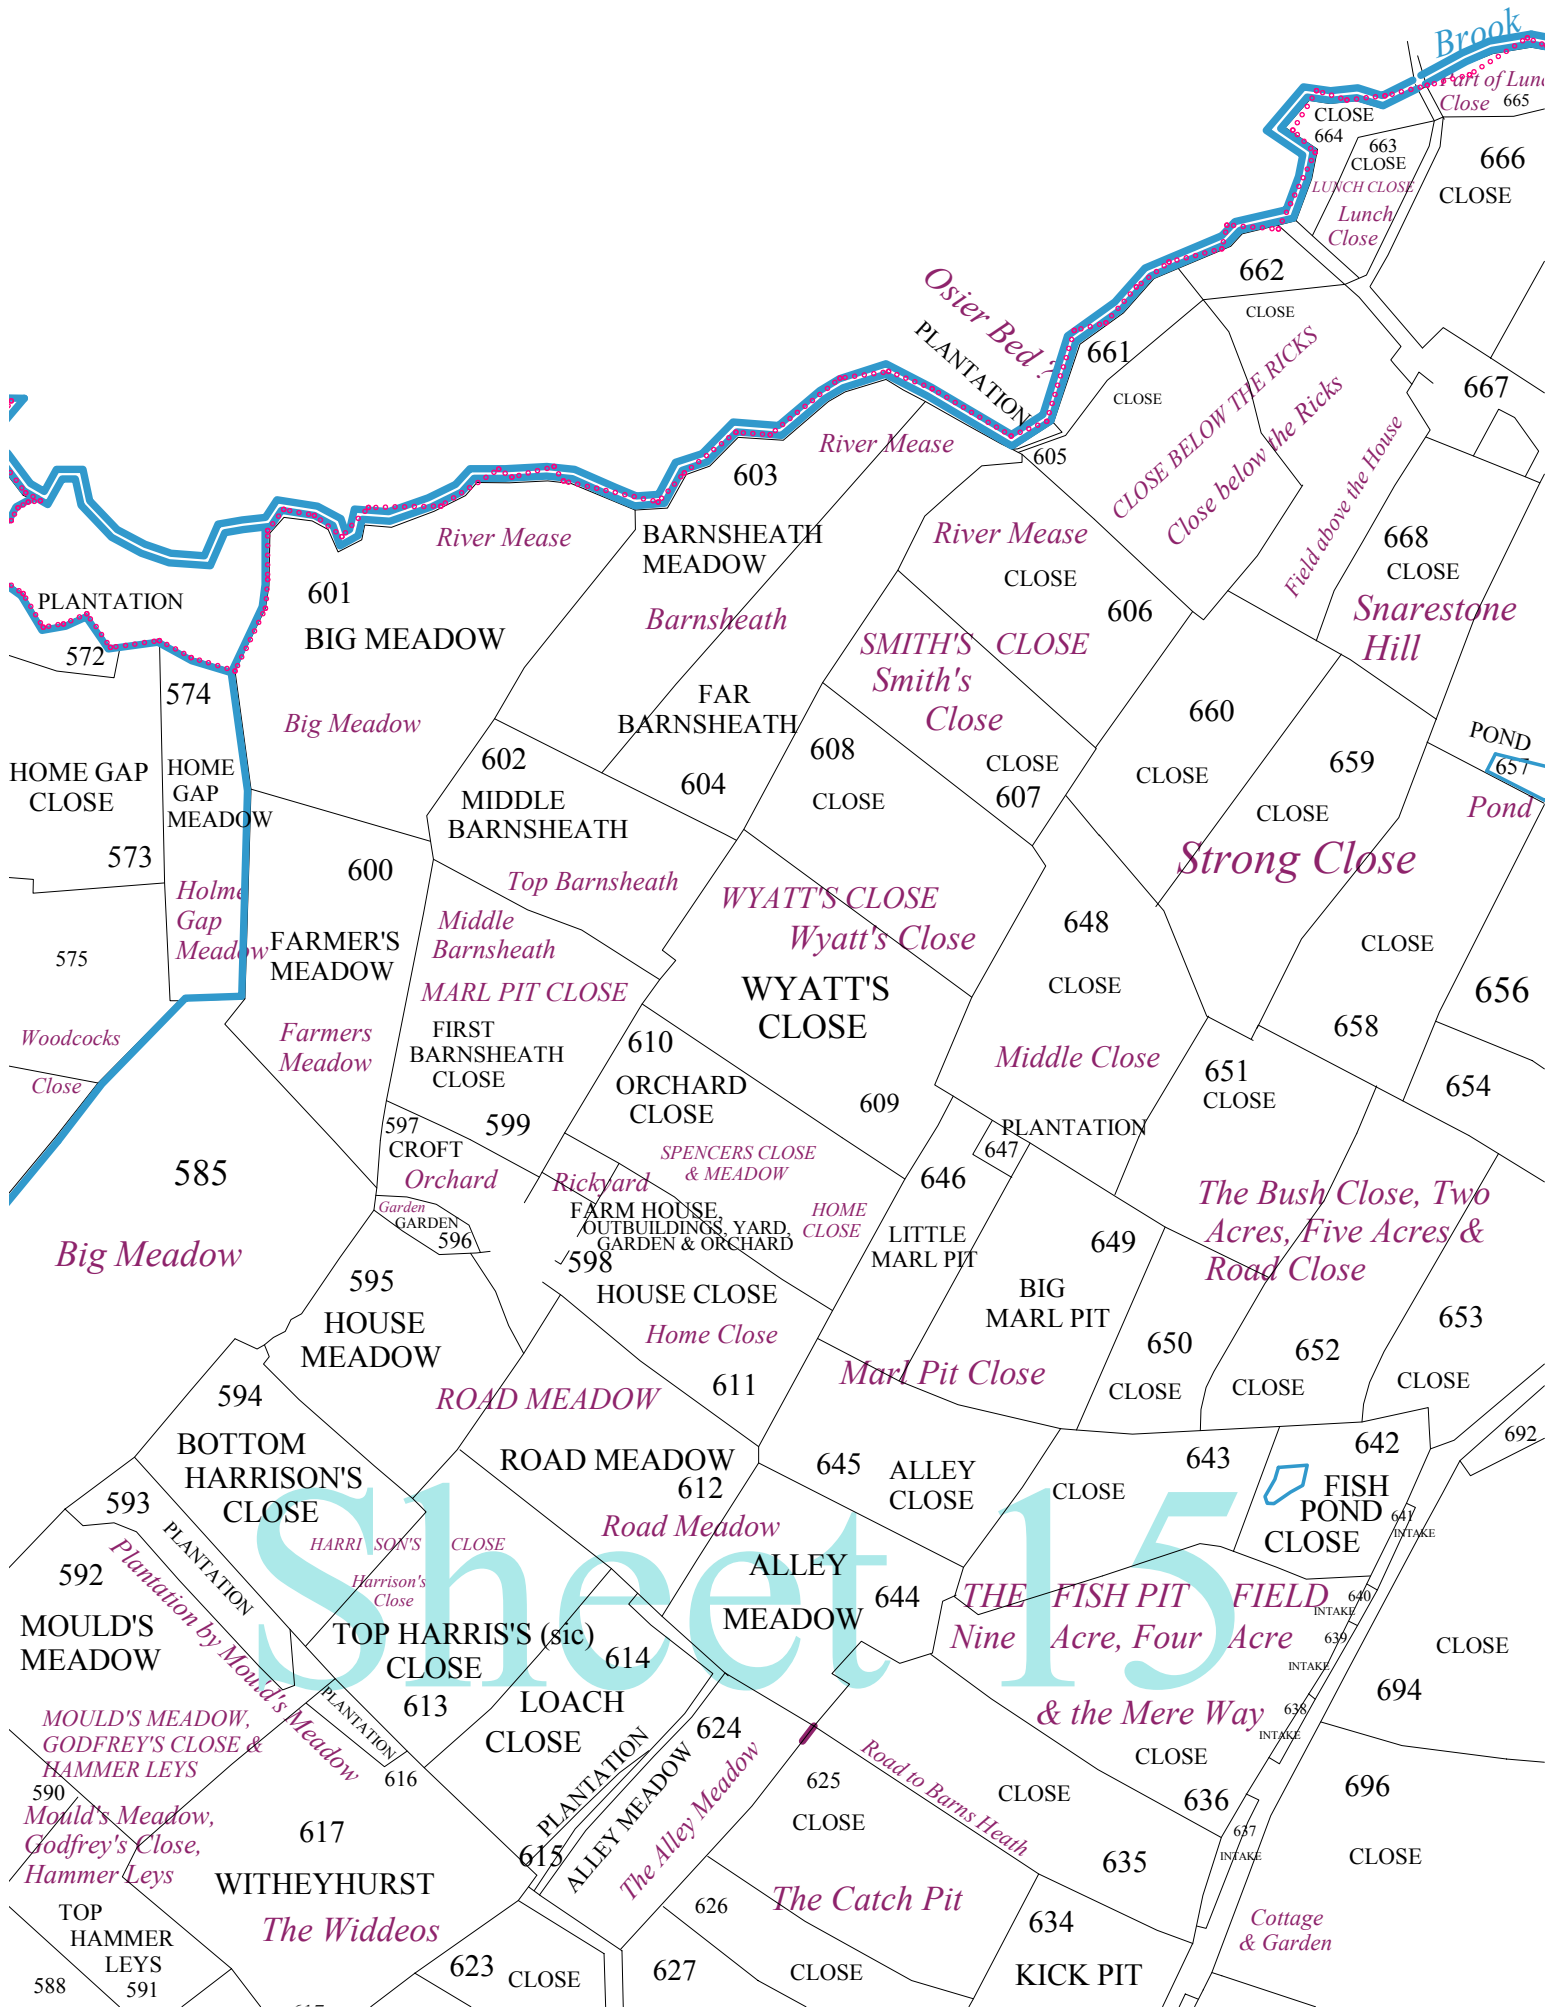

The Bottom Meadow

BOTTOM MEADOW CLOSE

527 CLOSE

WEEWELLS CLOSE

BARN CLOSE

588

HOME GAP CLOSE
573

HOME GAP MEADOW
574

HOLME GAP MEADOW
575

WOODCOCKS CLOSE

585

BIG MEADOW

594

BOTTOM HARRISON'S CLOSE

593

MOULD'S MEADOW