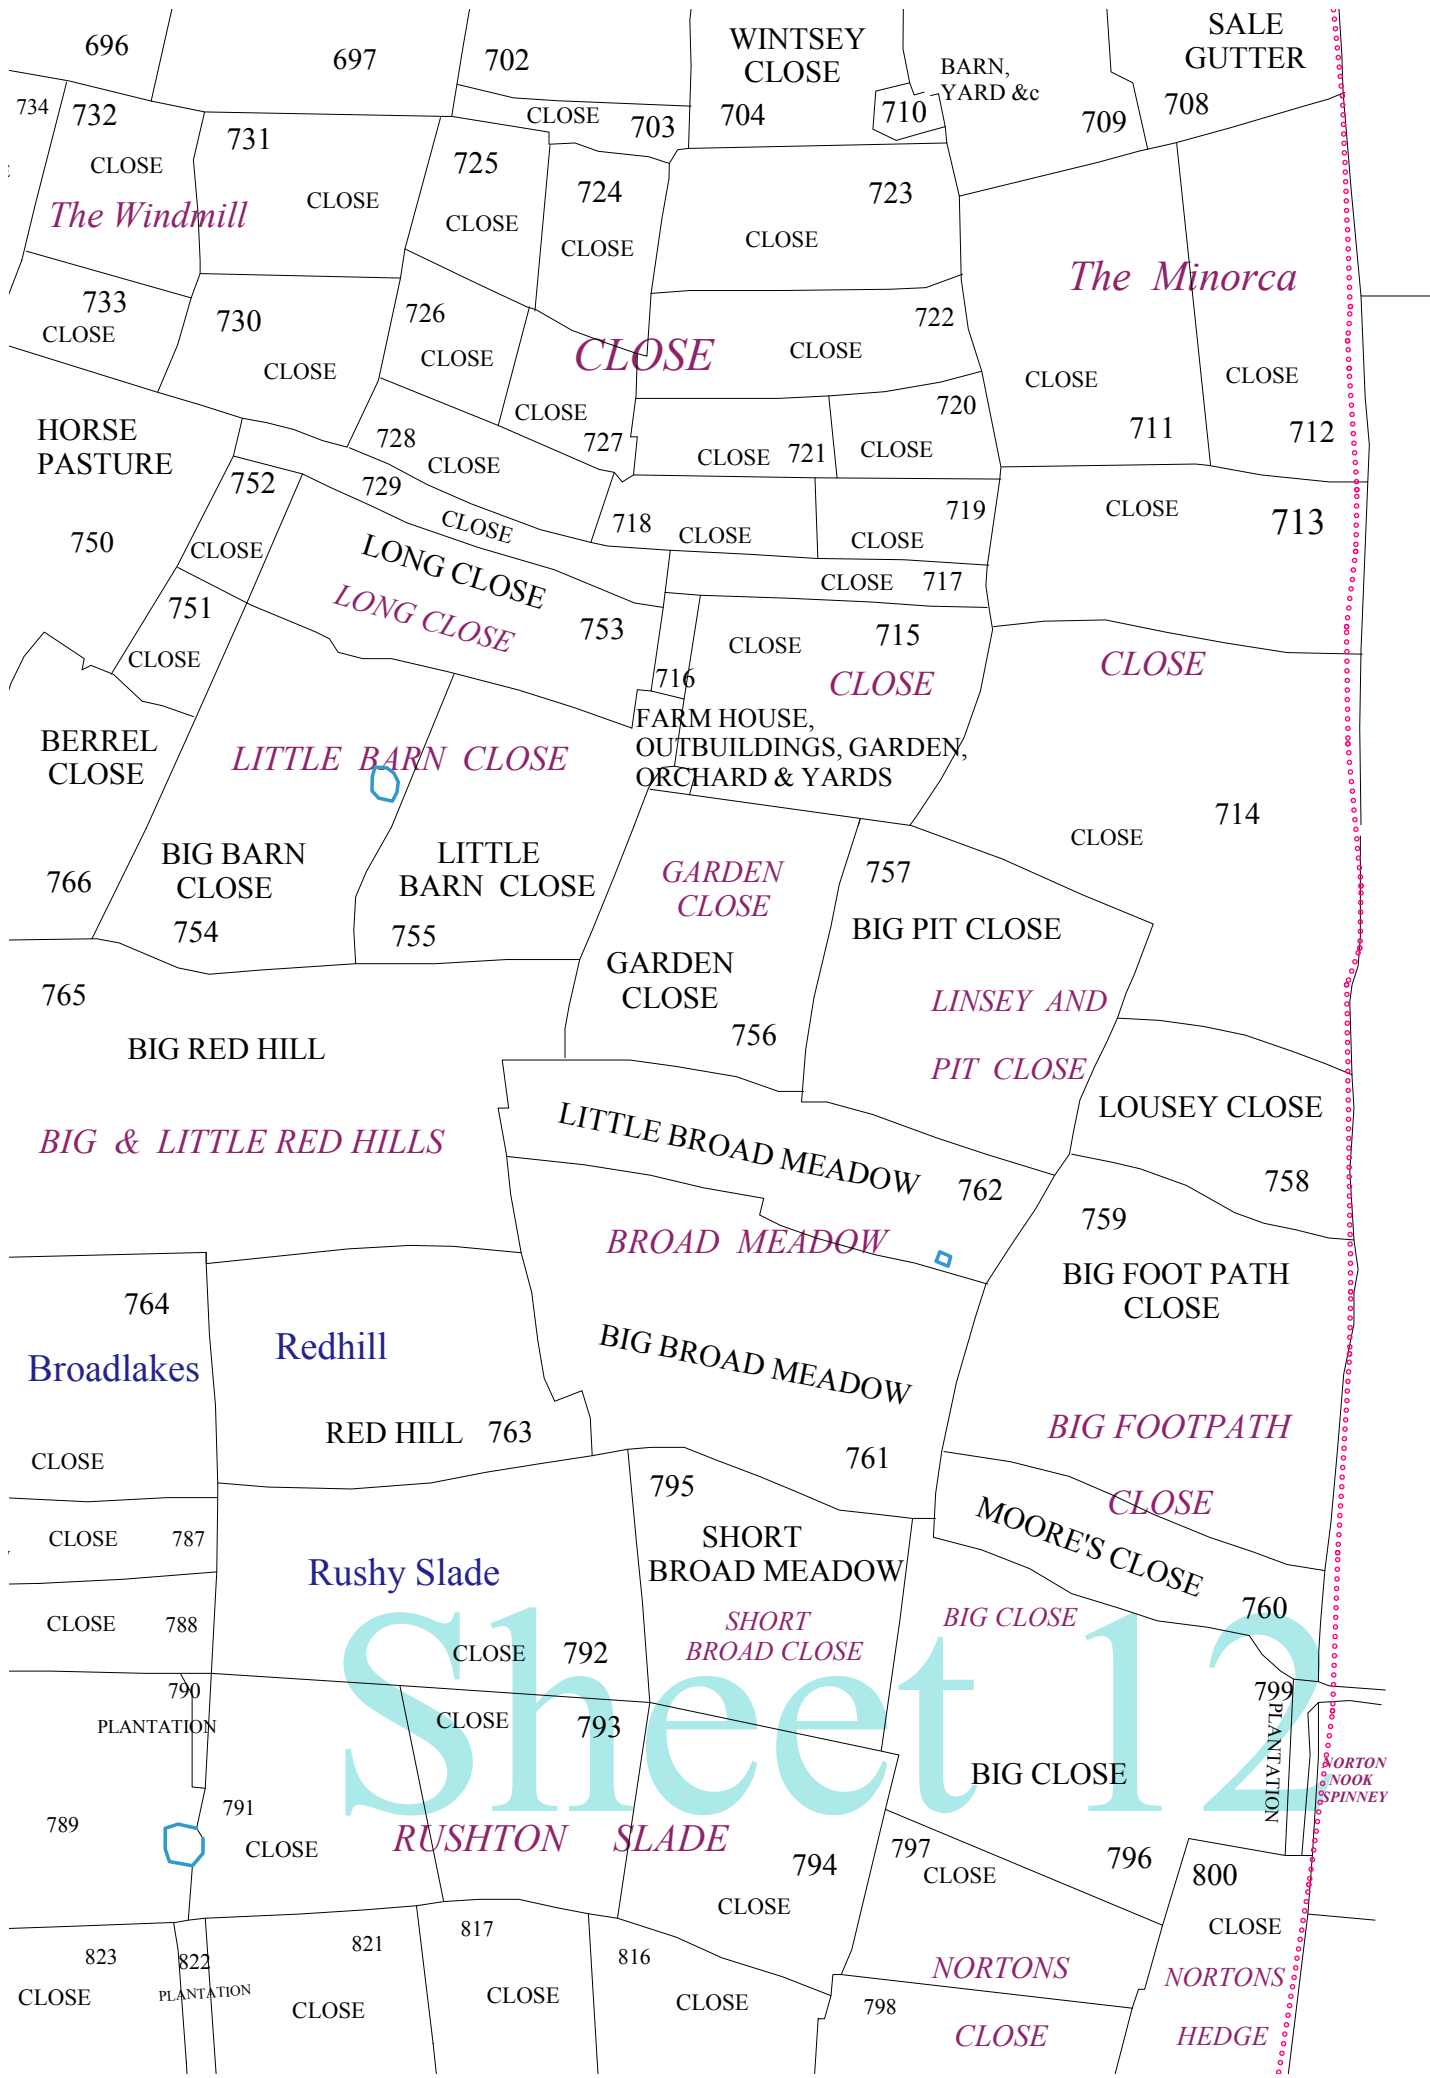

Sheet 4

Sheet 5

JOB'S FIELD
CLOSE

Sheet 6

Little Redhill
Little Turnpike Close

Dingle Close

Pasture Piece

PASTURE PIECE

Sheet 7

Norton
juxta Twycross

Sheet 8

Sheet 9

Stretton en le Field

Sheet 10

Sheet 11

696 697 702 WINTSEY CLOSE BARN, YARD &c SALE GUTTER
734 732 731 CLOSE 703 704 710 709 708
733 730 CLOSE 725 724 723
The Windmill CLOSE 726 *CLOSE* 722
730 CLOSE 727 720 CLOSE 711 712
HORSE PASTURE 728 CLOSE 721 719
750 752 729 CLOSE 718 CLOSE 717
751 753 715
CLOSE *LONG CLOSE* *LONG CLOSE* *CLOSE*
BERREL CLOSE *LITTLE BARN CLOSE* FARM HOUSE, OUTBUILDINGS, GARDEN, ORCHARD & YARDS
766 754 BIG BARN CLOSE 755 LITTLE BARN CLOSE *GARDEN CLOSE* 716 *CLOSE* 714
765 756 GARDEN CLOSE 757 BIG PIT CLOSE *LINSEY AND PIT CLOSE*
BIG RED HILL *BIG & LITTLE RED HILLS* *GARDEN CLOSE* LOUSEY CLOSE
BROAD MEADOW 762 759 758
LITTLE BROAD MEADOW 761 BIG FOOT PATH CLOSE
764 Broadlakes Redhill RED HILL 763 *BIG FOOTPATH CLOSE*
CLOSE 787 RUSHY SLADE SHORT BROAD MEADOW MOORE'S CLOSE 760
CLOSE 788 *SHORT BROAD CLOSE* *BIG CLOSE*
790 PLANTATION CLOSE 792 793 *RUSHTON SLADE* 799 PLANTATION
789 791 CLOSE 794 797 CLOSE 796 800
CLOSE 823 822 PLANTATION 821 817 816 798 *NORTONS CLOSE* *NORTONS HEDGE*
CLOSE 798