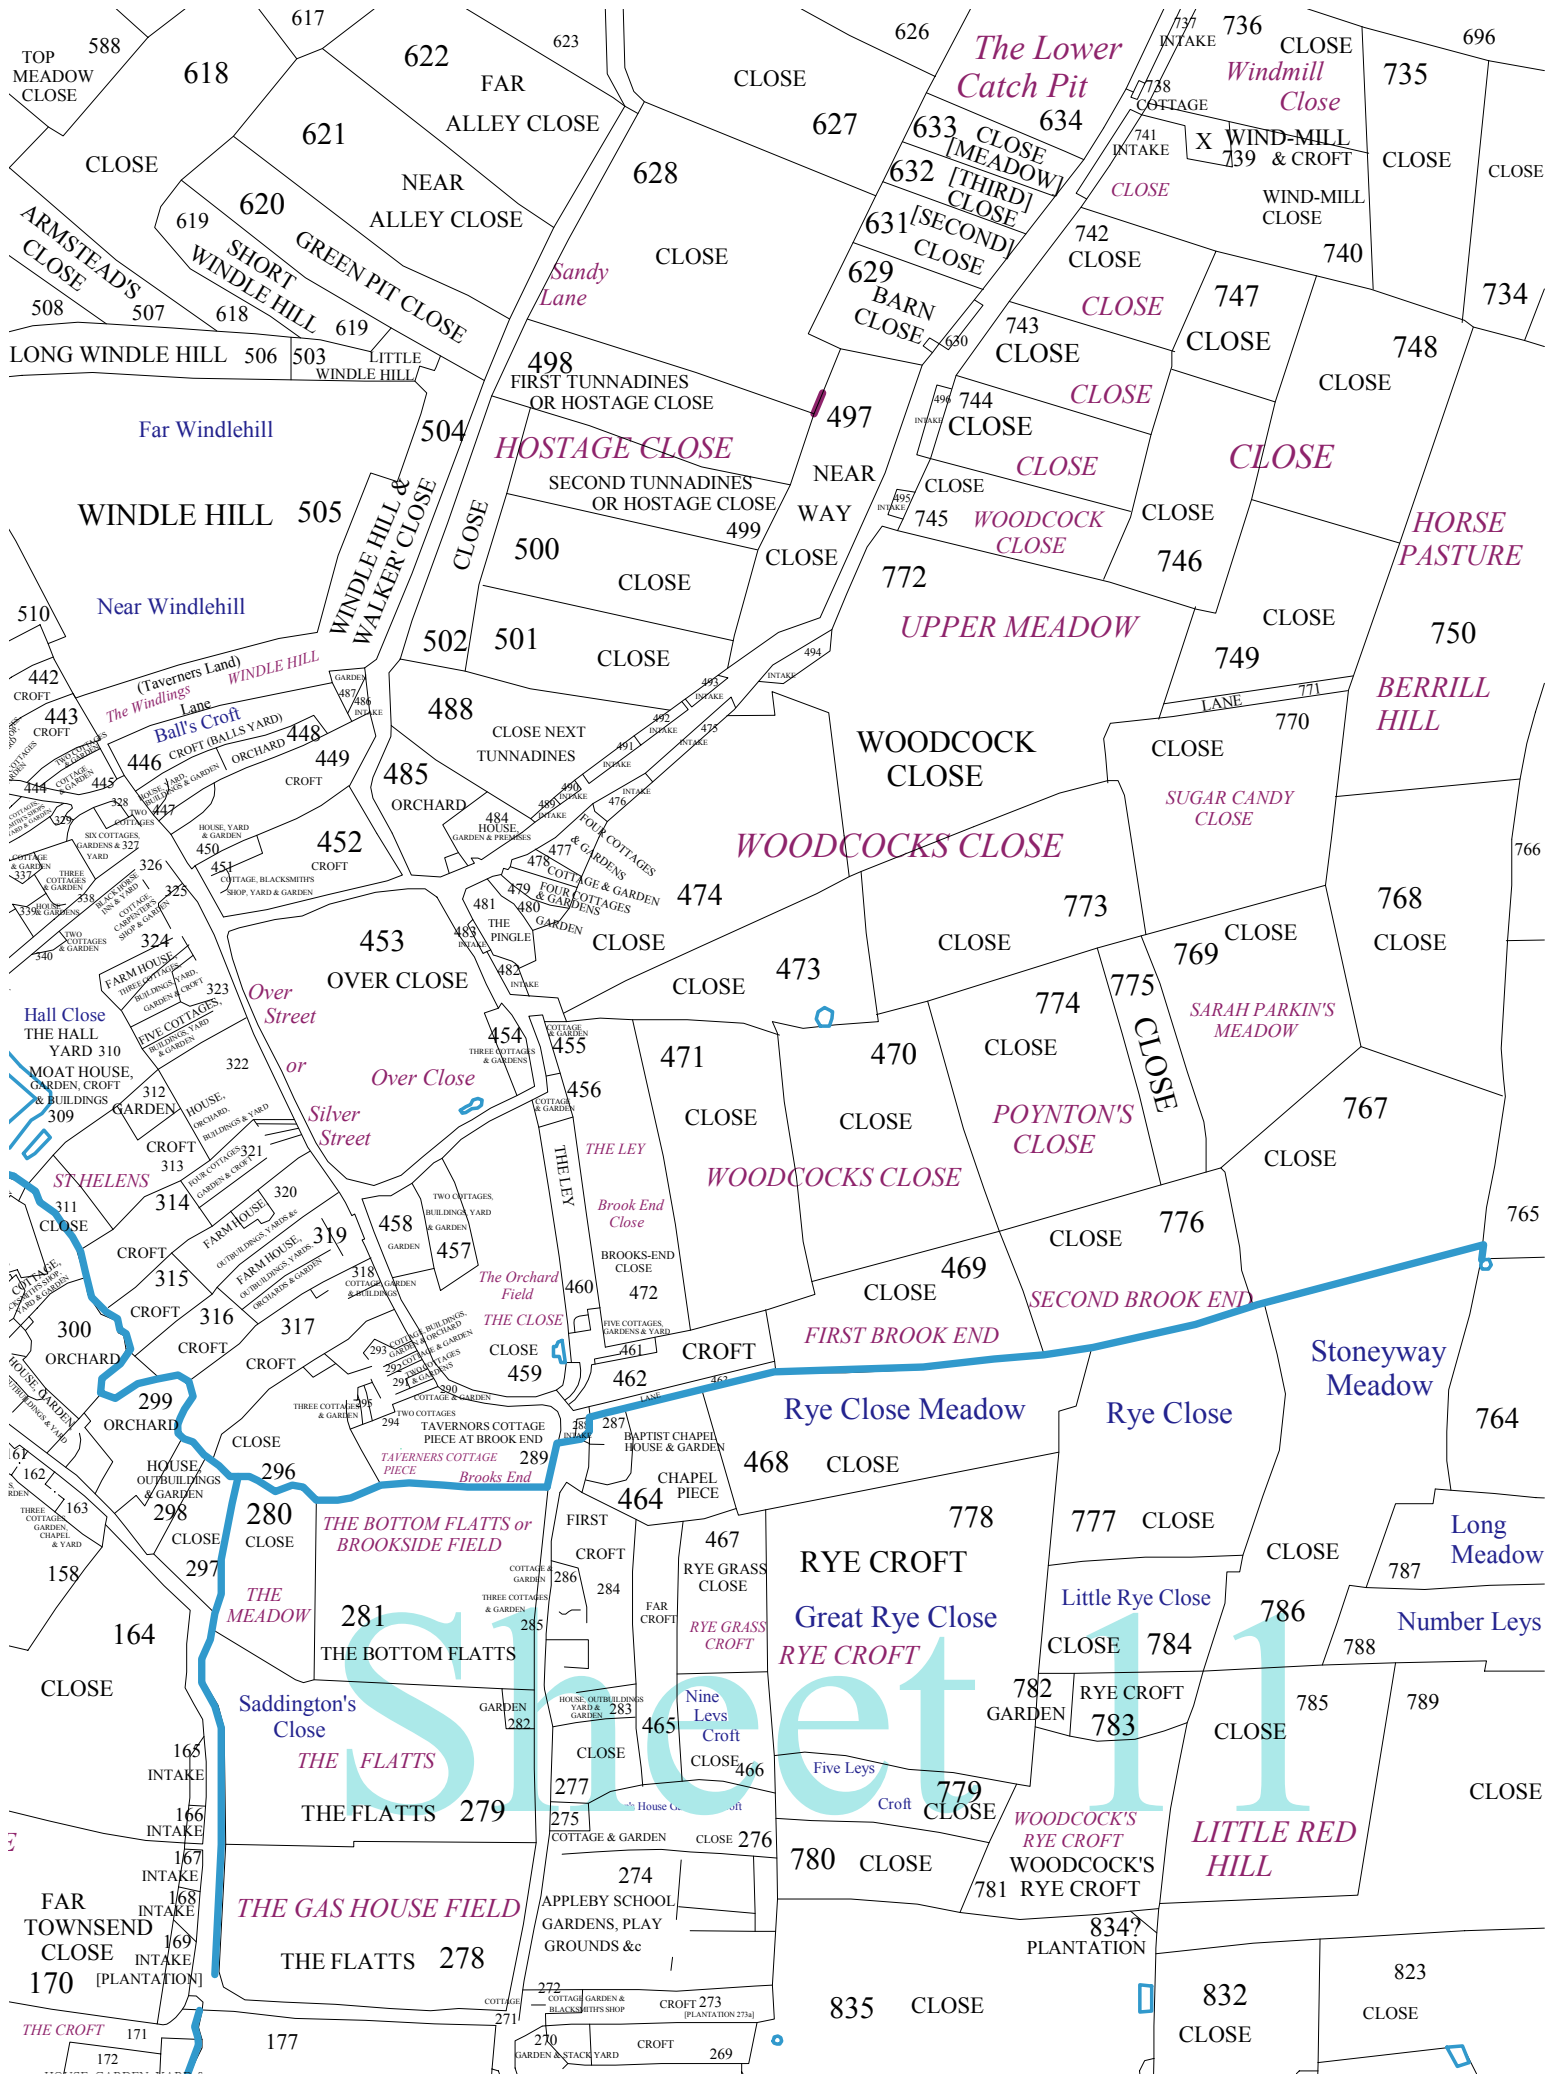

Sheet 7

Norton
juxta Twycross

Sheet 8

Sheet 9

Stretton en le Field

Sheet 10

Sheet 11

696 697 702 WINTSEY CLOSE BARN, YARD &c SALE GUTTER
734 732 731 CLOSE 703 704 710 709 708
733 730 CLOSE 725 724 723
The Windmill CLOSE 726 *CLOSE* 722
730 CLOSE 727 720 CLOSE 711 712
HORSE PASTURE 728 CLOSE 721 719
750 752 729 CLOSE 718 CLOSE 717
751 753 715
CLOSE *LONG CLOSE* *LONG CLOSE* *CLOSE*
BERREL CLOSE *LITTLE BARN CLOSE* FARM HOUSE, OUTBUILDINGS, GARDEN, ORCHARD & YARDS
766 754 BIG BARN CLOSE 755 LITTLE BARN CLOSE *GARDEN CLOSE* 716 *CLOSE* 714
765 756 GARDEN CLOSE 757 BIG PIT CLOSE *LINSEY AND PIT CLOSE*
BIG RED HILL *BIG & LITTLE RED HILLS* *GARDEN CLOSE* LOUSEY CLOSE
BROAD MEADOW 762 759 758
LITTLE BROAD MEADOW 761 BIG FOOT PATH CLOSE
764 Broadlakes Redhill RED HILL 763 *BIG FOOTPATH CLOSE*
CLOSE 787 RUSHY SLADE SHORT BROAD MEADOW MOORE'S CLOSE 760
CLOSE 788 *SHORT BROAD CLOSE* *BIG CLOSE*
790 PLANTATION CLOSE 792 793 *RUSHTON SLADE* 799 PLANTATION
789 791 CLOSE 794 797 CLOSE 796 800
CLOSE 823 822 PLANTATION 821 817 816 798 *NORTONS CLOSE* *NORTONS HEDGE*
CLOSE 798