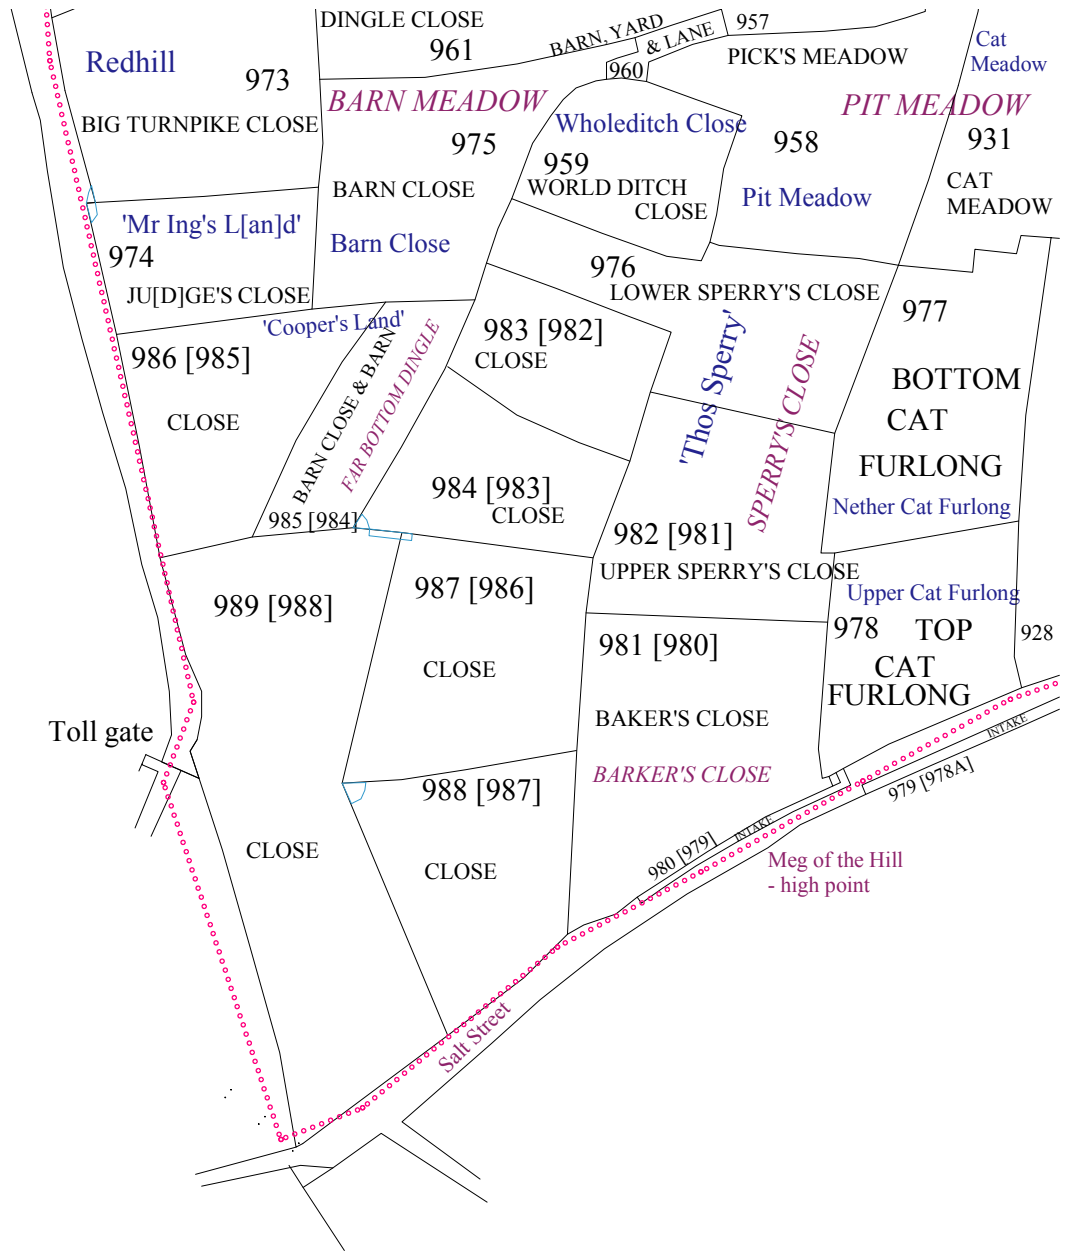

No Mans Heath

Sheet 2